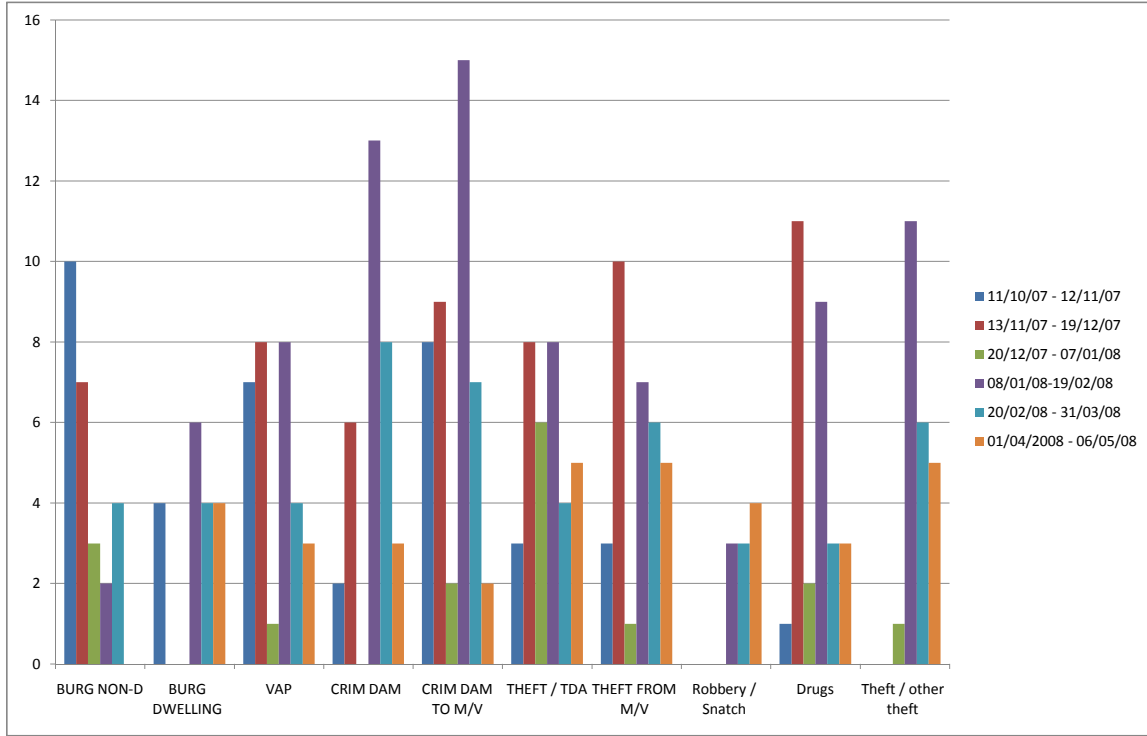

Old Statistics Comparison

	11/10/07 - 12/11/07	13/11/07 - 19/12/07	20/12/07 - 07/01/08	08/01/08-19/02/08	20/02/08 - 31/03/08	01/04/2008 - 06/05/08
BURG NON-D	10	7	3	2	4	0
BURG DWELLING	4	0	0	6	4	4
VAP	7	8	1	8	4	3
CRIM DAM	2	6	0	13	8	3
CRIM DAM TO M/V	8	9	2	15	7	2
THEFT / TDA	3	8	6	8	4	5
THEFT FROM M/V	3	10	1	7	6	5
Robbery / Snatch			0	3	3	4
Drugs	1	11	2	9	3	3
Theft / other theft			1	11	6	5
Totals	38	59	16	82	49	34

New Statistics Comparison

	01/04/2008	01/05/2008	01/06/2008	01/07/2008	01/08/2008
BURG NON-D	0	0			
BURG DWELLING	4	0			
VAP	3	0			
CRIM DAM	3	0			
CRIM DAM TO M/V	2	0			
THEFT / TDA	5	0			
THEFT FROM M/V	5	0			
Robbery / snatch	3	1			
Drugs	2	1			
Theft / other theft	5	0			
Totals	32	2	0	0	0